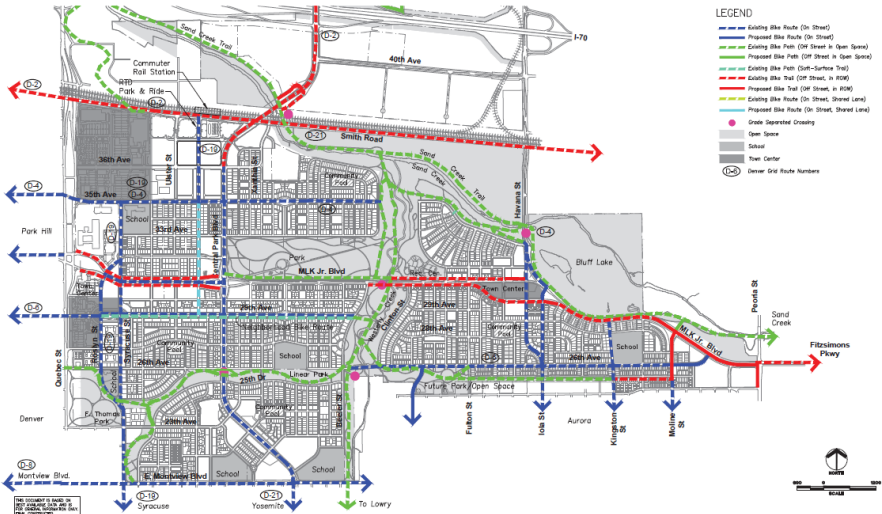

S T A P L E T O N

SOUTH STAPLETON BICYCLE ROUTE PLAN

Exhibit 5A
MAY 2016

AECOM