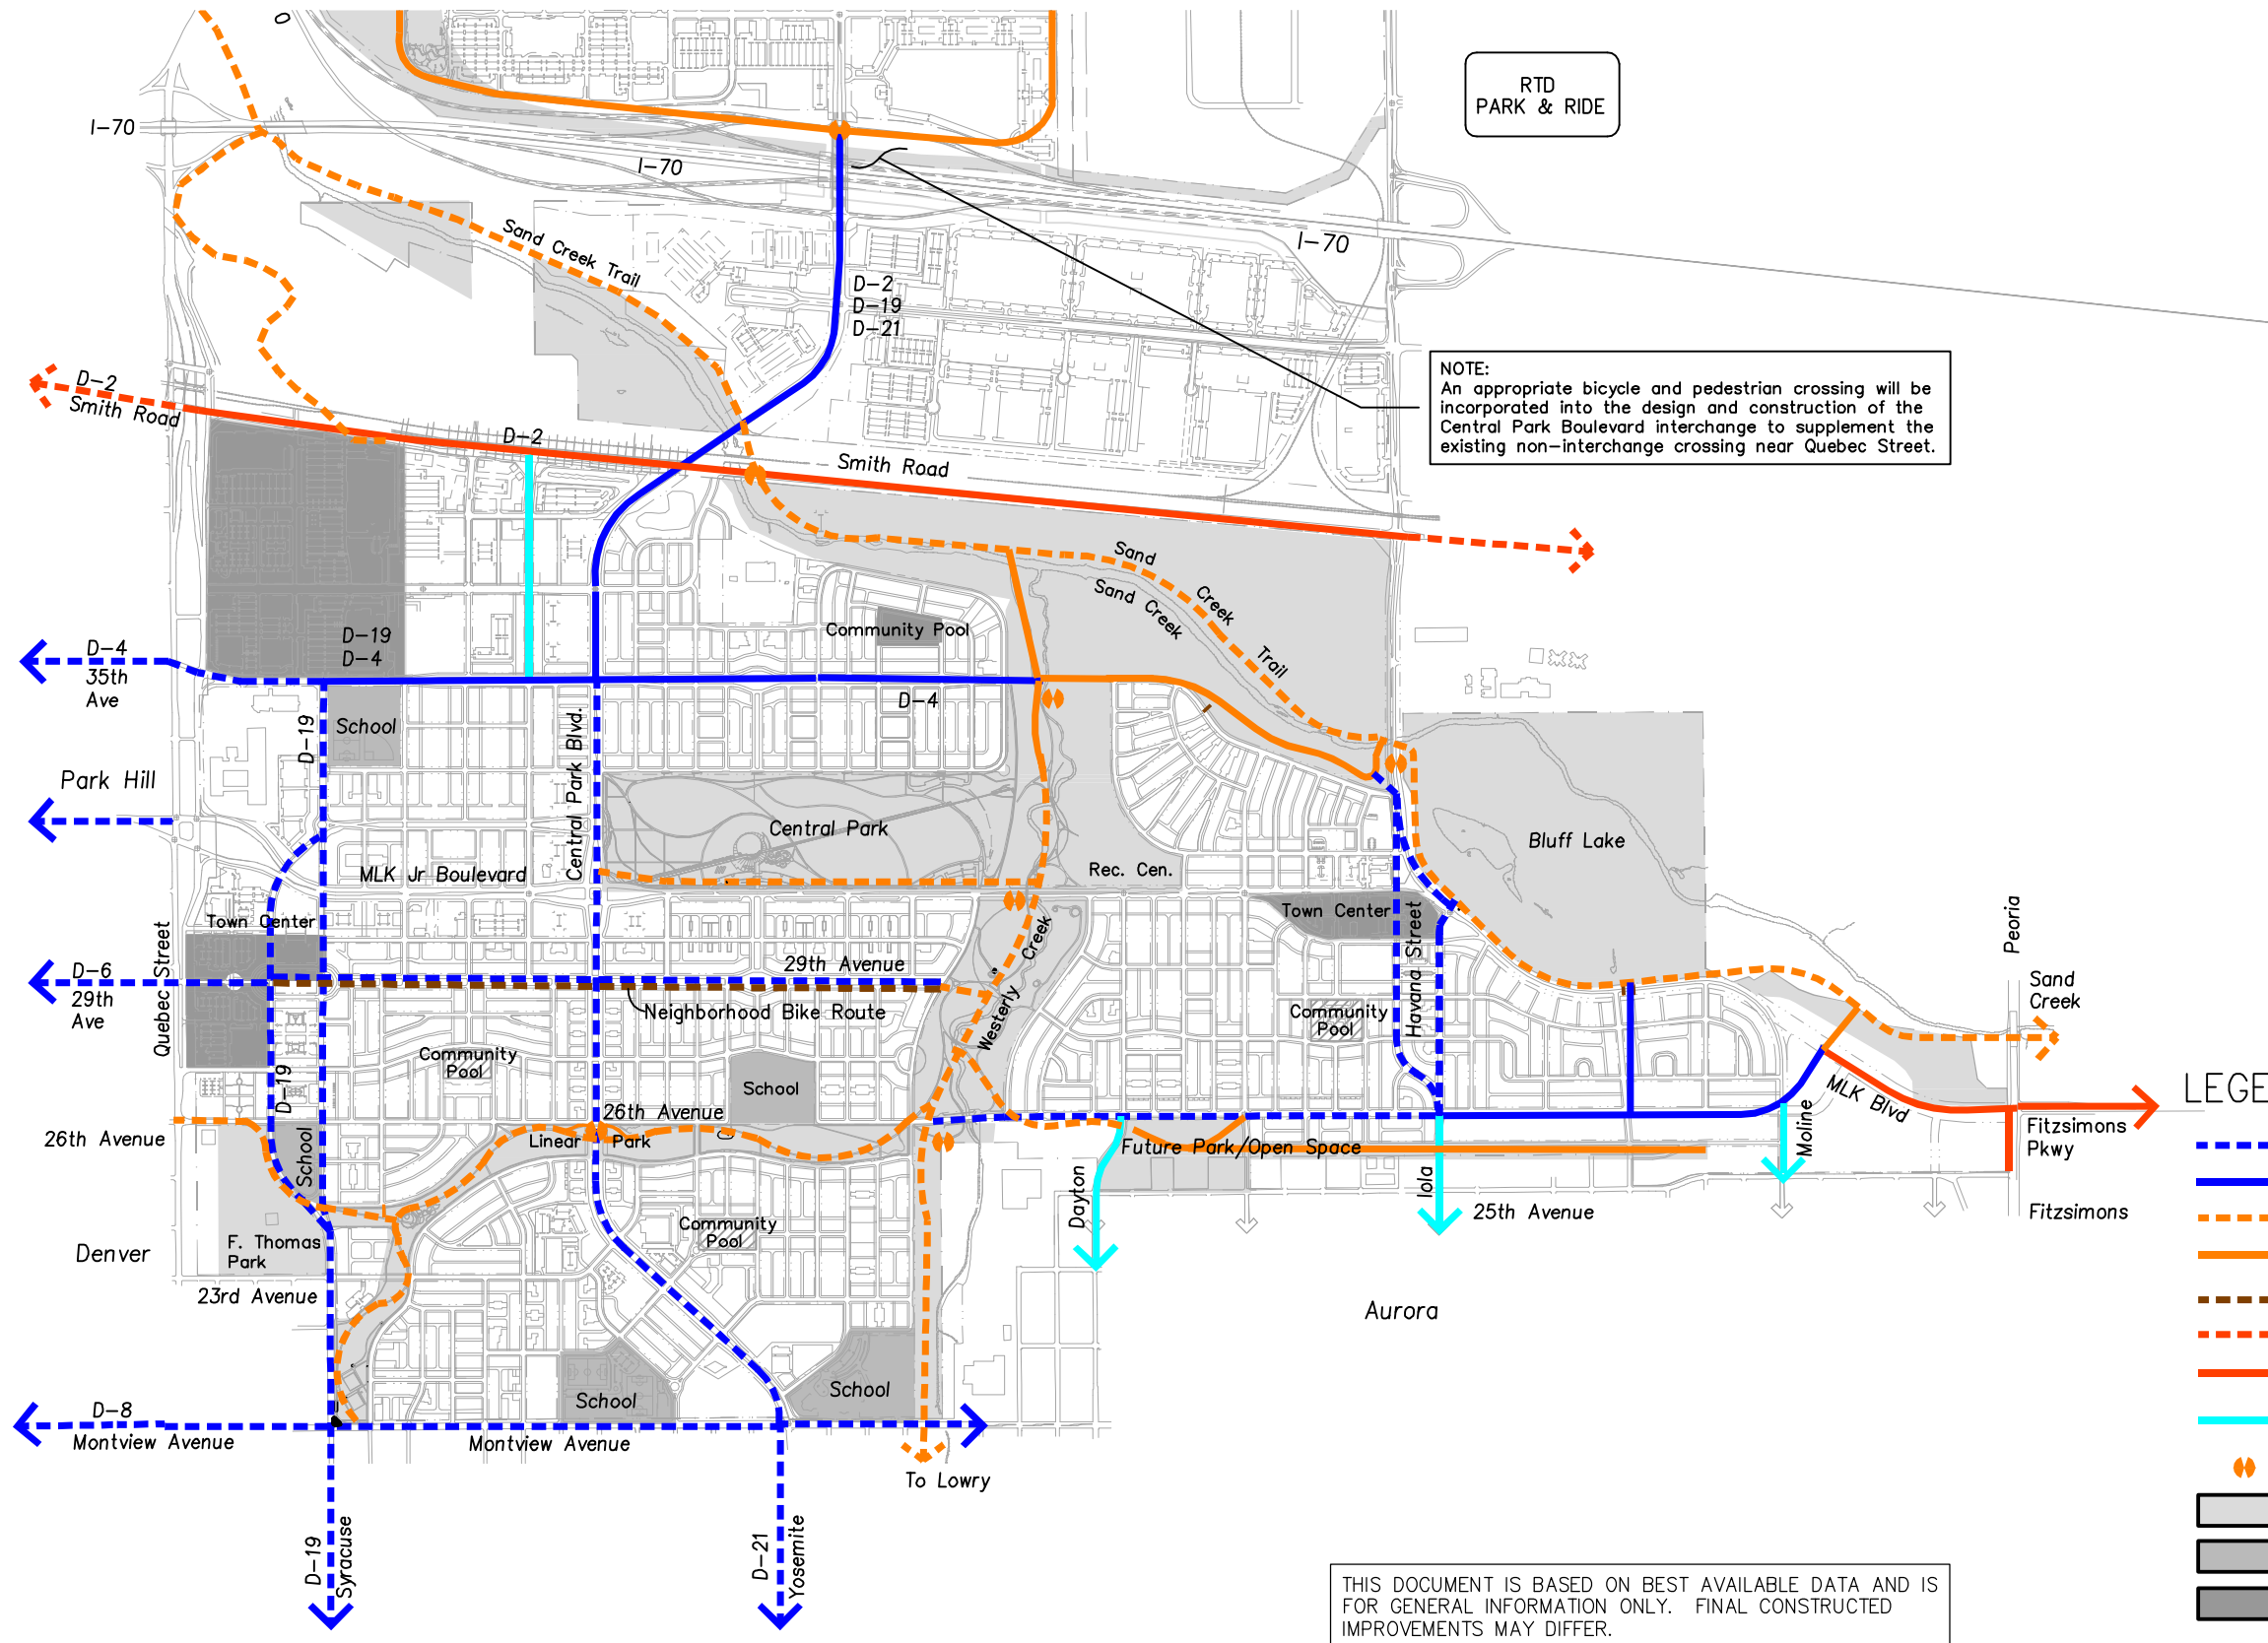

S T A P L E T O N

I:\PROJECTS_INF\22241109_Stapleton_Master\6.0 Projects\010-Overall Site\Visitor Ctr Graphics\CADD\June 2010\9000ex05.dwg

SOUTH STAPLETON BICYCLE ROUTE PLAN

Exhibit 5
JUNE 2010